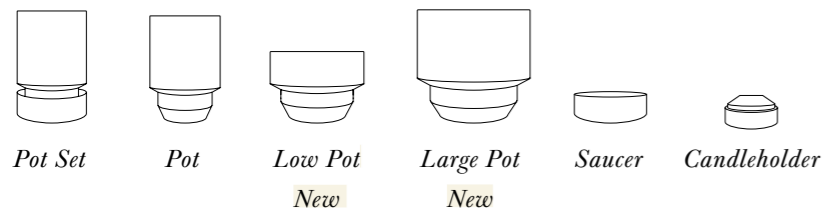

HOFF

The stackable Hoff Series by graphic designer Anne Hoff is made with solid artisanship and first-class materials in a stringently stripped back modular structure. Raw terracotta pots allow roots to breathe, plants to thrive, and the creative spirit to grow, as the Hoff collection invites playful combinations of contrast and colour.

The design's stringency is fulfilled when the natural clay pots are matched with cylindrical saucers. The Hoff series consists of flowerpots, saucers and versatile candleholders - all made to be mixed, matched, stacked, and piled into irresistible combinations.