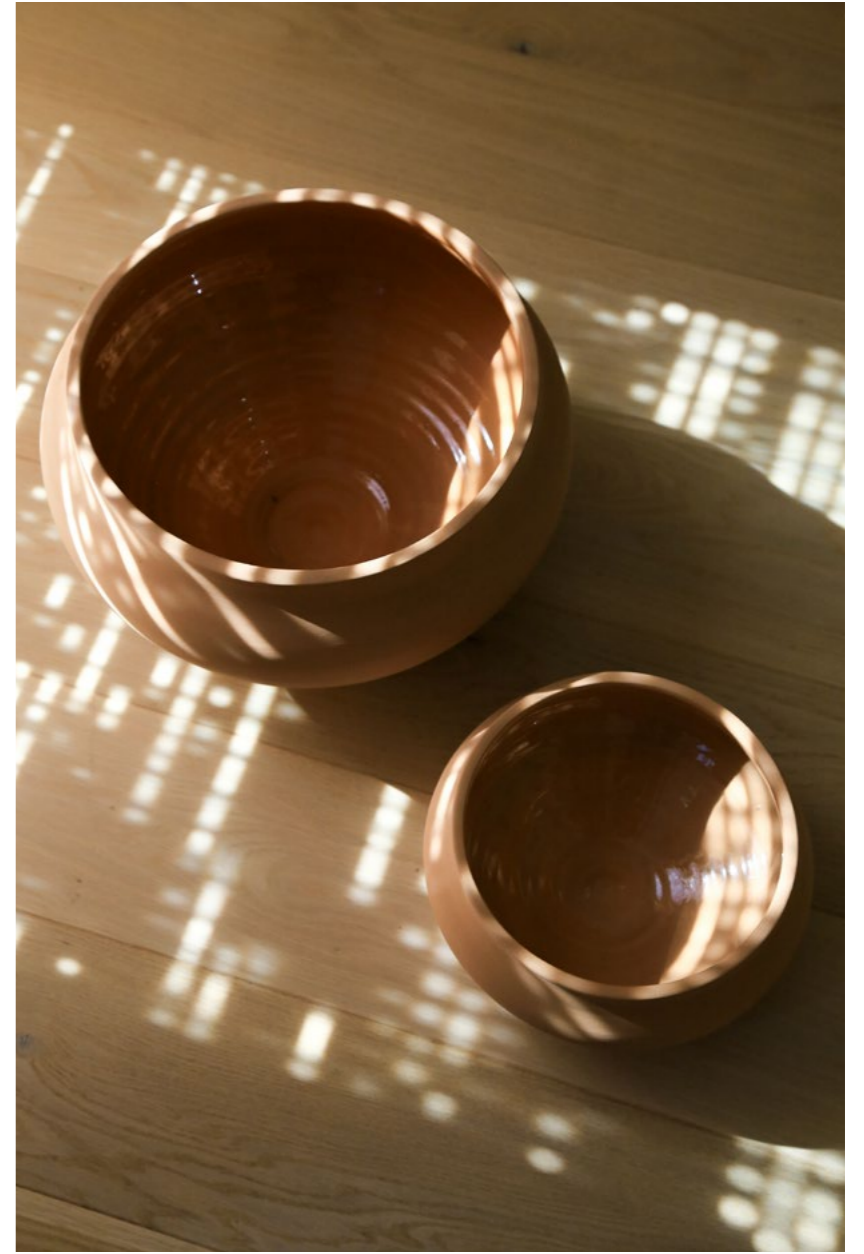

VARIANT	DIAMETER	HEIGHT	COL.	PACK
<i>Vase</i>	13 cm / 5.1 in	25 cm / 9.8 in	●	2 set
	20 cm / 7.9 in	40 cm / 15.7 in	●	1 set
<i>Bowl</i>	25 cm / 9.8 in	12 cm / 4.7 in	●	2 set
	35 cm / 13.8 in	21 cm / 8.3 in	●	1 set

● *Rosa Maiolica clay with a transparent inner glaze*

*Bowl, Ø25 and Ø35*

Vase, H40

Bowl, Ø25 and Ø35

Large Pot in Grey

CELESTE

Celeste is a hybrid of a pot and a pedestal. The wheel-thrown masterpiece reimagines how to display and nurture precious plants. By combining the timeless elegance of a hollow pot with the versatile functionality of a pedestal, Celeste is designed to elevate your botanical haven to heavenly heights.

Handcrafted on the pottery wheel from premium terracotta, Celeste embodies the essence of traditional craftsmanship and durability. Its expertly sculpted hour-glass-shaped pot design creates an elegant and nurturing environment for plants. The waterproof saucer effortlessly doubles as a lid to transform the set into a pedestal or side table, proofing the design's versatility.