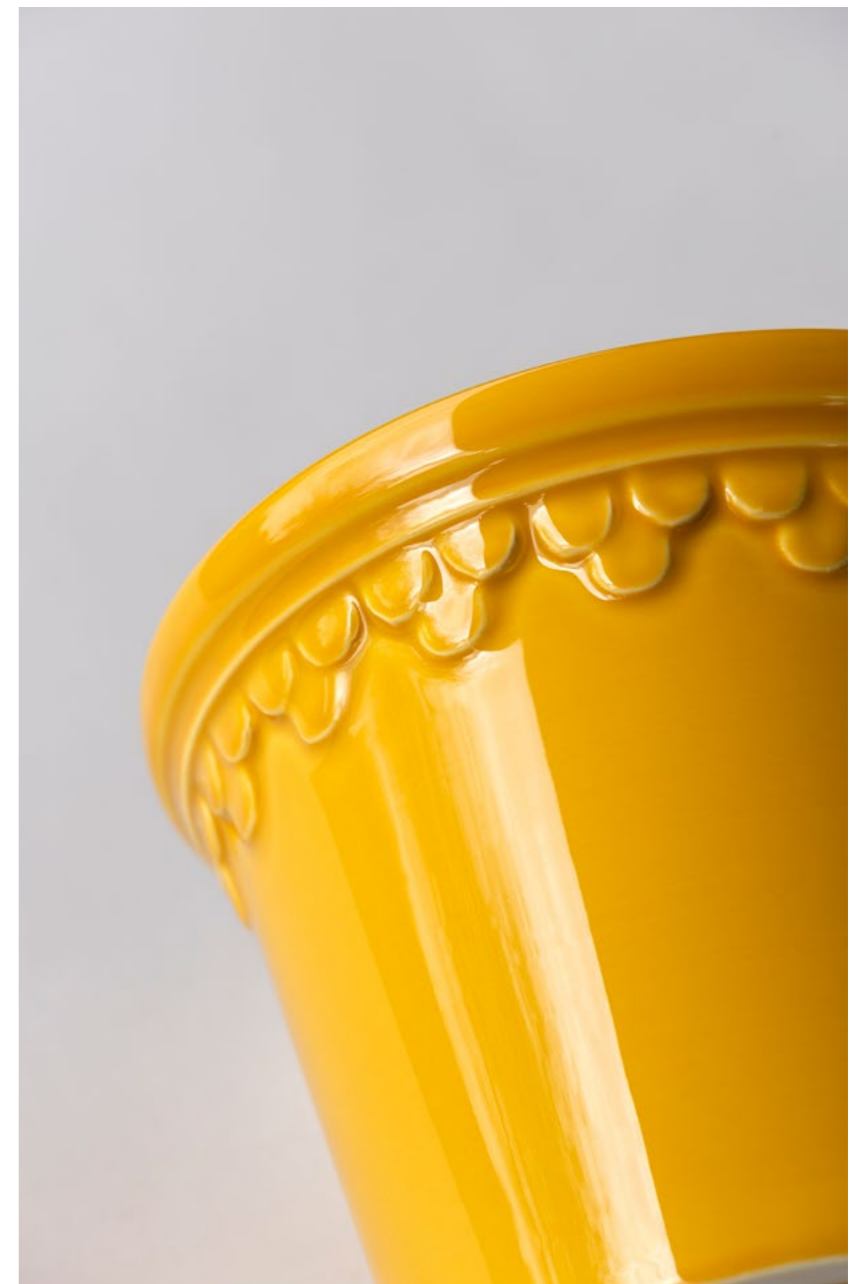

Ø16 Amber Yellow