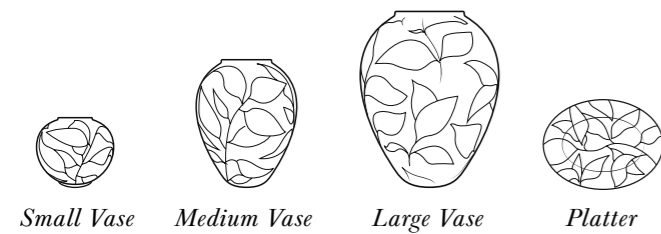

Pot

Tall pot

Low pot

*A touch of Mediterranean
charm to the home or garden.*

DELPHI SIZES

VARIANT	DIAMETER	HEIGHT	COL.	PACK
<i>Pot</i>	20 cm / 7.9 in	21 cm / 8.3 in	● ●	4 set
	26 cm / 10.2 in	28 cm / 11 in	● ●	2 set
<i>Tall pot</i>	22 cm / 8.7 in	26 cm / 10.2 in	● ●	2 set
<i>Low pot</i>	24 cm / 9.4 in	17 cm / 6.7 in	● ●	4 set

Ø24 Low

FLORITA

The Florita series is a celebration of timeless design and the beauty of nature, brought to life by designer, art connoisseur, and founder of the Danish jewellery brand Hand-crafted, Anders Forup. This exquisite collection includes three distinctive vases – a small round vase, a classic vase, and a striking floor vase – alongside a versatile decorative platter. Each piece is meticulously cast in hand-moulded plaster forms and hand-dipped in glaze, ensuring that no two are exactly alike.

Inspired by the rich legacy of Danish ceramics, the Florita series features intricate relief patterns that evoke the organic forms of nature. These abstract designs harmoniously blend feminine and masculine elements, making each piece a versatile addition to any interior. Whether displayed as a standalone sculpture or filled with flowers, the vases bring a sense of vitality and elegance to any space. The platter, with its dual-purpose design, can be used to serve food or as a striking wall decoration, enhancing the beauty of your home.