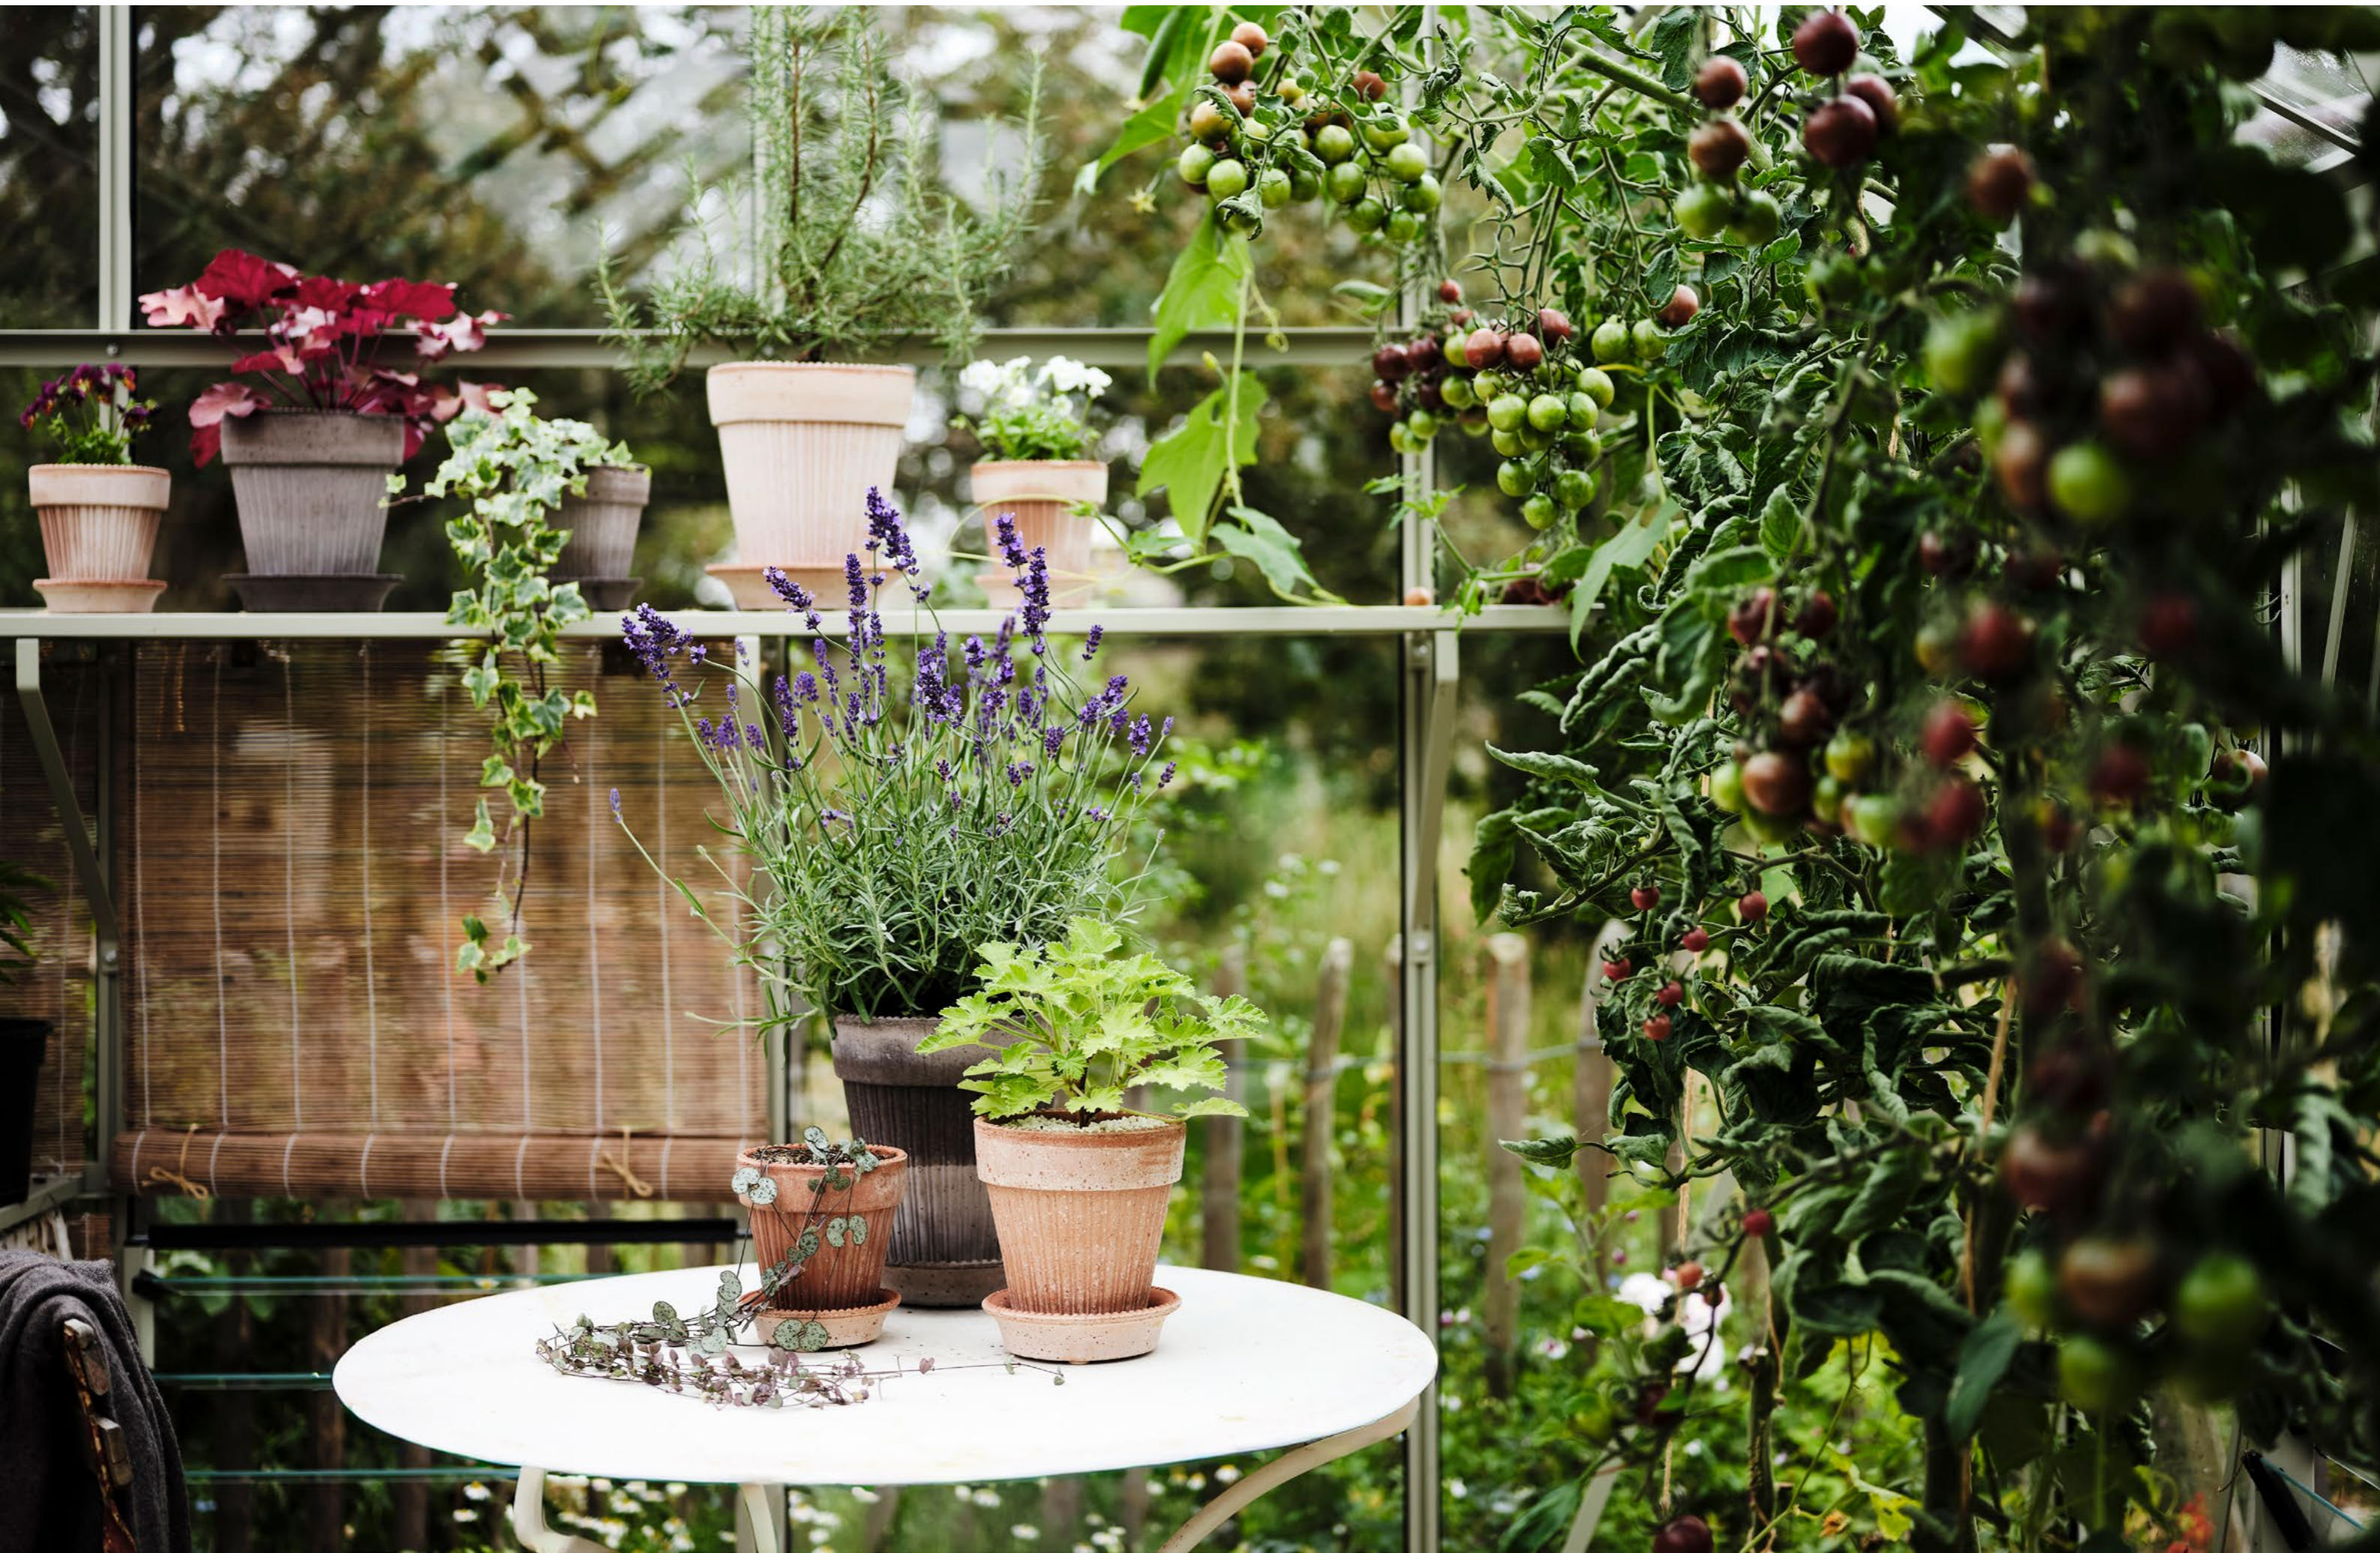

Ø16 Amber Yellow