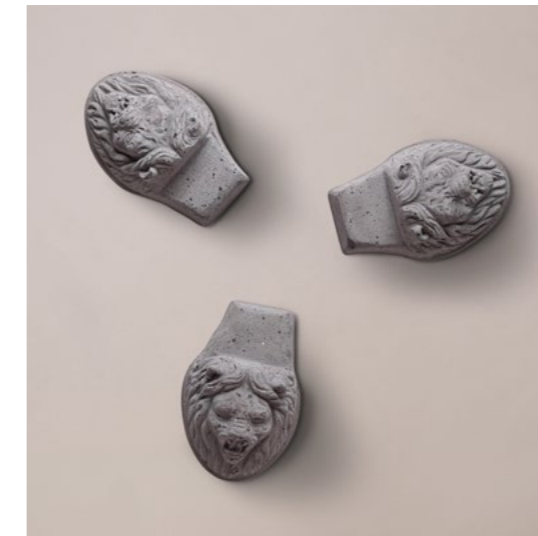

TERRACOTTA

● Rosa ● Grey

We design pot feet that complement the appearance of our large outdoor pots.

TRIANGLE FEET

LENGTH	WIDTH	HEIGHT	COL.	PACK
5 cm / 2 in	6,5 cm / 2,6 in	1,2 cm / 0.5 in	● ●	45 pcs
9 cm / 3.5 in	11,5 cm / 4.5 in	2,3 cm / 0.9 in	● ●	21 pcs

LION PAW

LENGTH	WIDTH	HEIGHT	COL.	PACK
11 cm / 4.3 in	5.5 cm / 2.2 in	3.5 cm / 1.4 in	● ●	24 pcs

LION HEADS

LENGTH	WIDTH	HEIGHT	COL.	PACK
13 cm / 5.1 in	8 cm / 3.1 in	6,5 cm / 2.6 in	● ●	18 pcs

TERRACOTTA SAUCERS