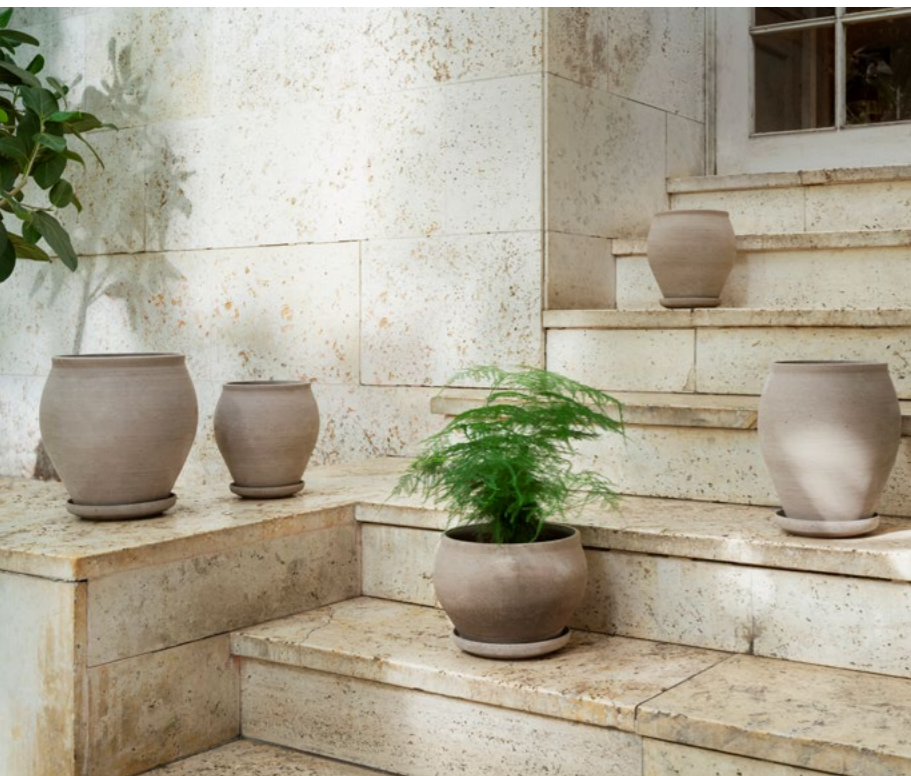

New Collection DELPHI | 21

A mediterranean charm to the home or garden.

New Collection FLEUR | 9

Lilies, palm leaves, and irises, merging into a rhythmic pattern.

New Extensions HOFF LARGE & LOW | 103

Bergs Potter introduces a gentle extension to the Hoff Collection. For SS26, the series welcomes a generous Ø40 pot and saucer, alongside a new Low Hoff in Ø25.