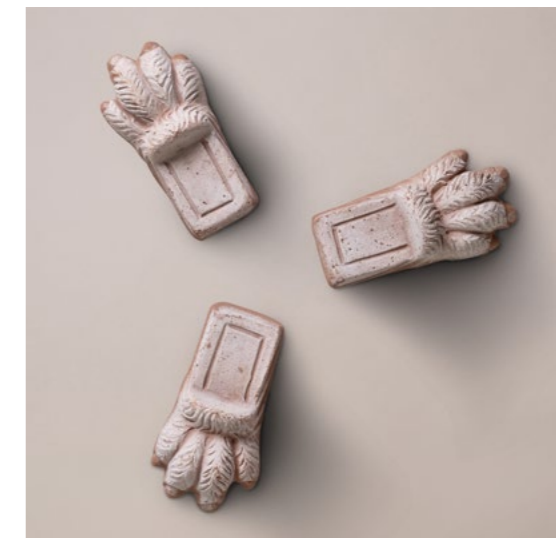

GLAZE

● Moss Green ○ Pebble White ● Grainy Pale Yellow

Hinto, Pebble White

ROLLING STONES

Our dainty, heavy-duty plant dollies called 'Rolling Stones' are made from terrazzo to ensure a sturdy stand for any heavy plant that needs the occasional move around the house or conservatory. The plant trolleys are designed with four sturdy rubber wheels. The wheels make the plant trolley glide effortlessly over any indoor flooring.

TERRACOTTA

● Rosa ● Grey

We design pot feet that complement the appearance of our large outdoor pots.

TRIANGLE FEET

LENGTH	WIDTH	HEIGHT	COL.	PACK
5 cm / 2 in	6,5 cm / 2,6 in	1,2 cm / 0.5 in	● ●	45 pcs
9 cm / 3.5 in	11,5 cm / 4.5 in	2,3 cm / 0.9 in	● ●	21 pcs